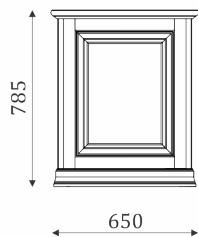

БРИФИНГ-ПРИСТАВКИ

01.520