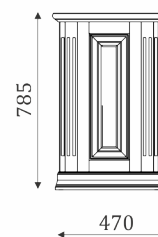

БРИФИНГ-ПРИСТАВКИ

01.520

01.521

- бриф - приставка

- угловой элемент

01.522

01.523

- приставная тумба

- кренденция

01.524

- проставка широкая

01.525

- проставка узкая

1. 1 . - Стол.
2. 2 . - Бриф-приставка.
3. 3 . - Угловой элемент.
4. 4 . - Приставная тумба.
5. 5 . - Проставка широкая.
6. 6 . - Проставка узкая.