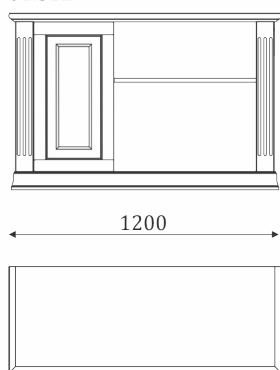

01.521

- бриф - приставка

- угловой элемент

01.522