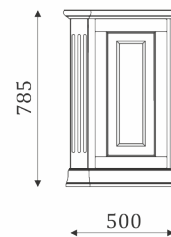

БРИФИНГ-ПРИСТАВКИ

01.520

01.521

- бриф - приставка

- угловой элемент

01.522

01.523

- приставная тумба

- кренденция

01.524

- проставка широкая

01.525

- проставка узкая

1. 1 . - Стол.
2. 2 . - Бриф-приставка.
3. 3 . - Угловой элемент.
4. 4 . - Приставная тумба.
5. 5 . - Проставка широкая.
6. 6 . - Проставка узкая.