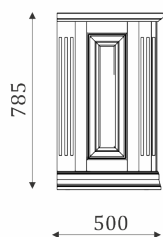

- бриф - приставка

- угловой элемент

01.522