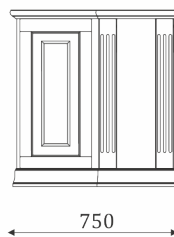

БРИФИНГ-ПРИСТАВКИ

01.520

01.521

- бриф - приставка

- угловой элемент

01.522

01.523

- приставная тумба

- кренденция

01.524

- проставка широкая

01.525

- проставка узкая

1. 1 . - Стол.
2. 2 . - Бриф-приставка.
3. 3 . - Угловой элемент.
4. 4 . - Приставная тумба.
5. 5 . - Проставка широкая.
6. 6 . - Проставка узкая.