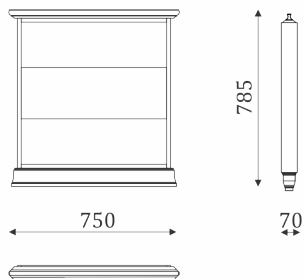

- приставная тумба

- кренденция

01.524